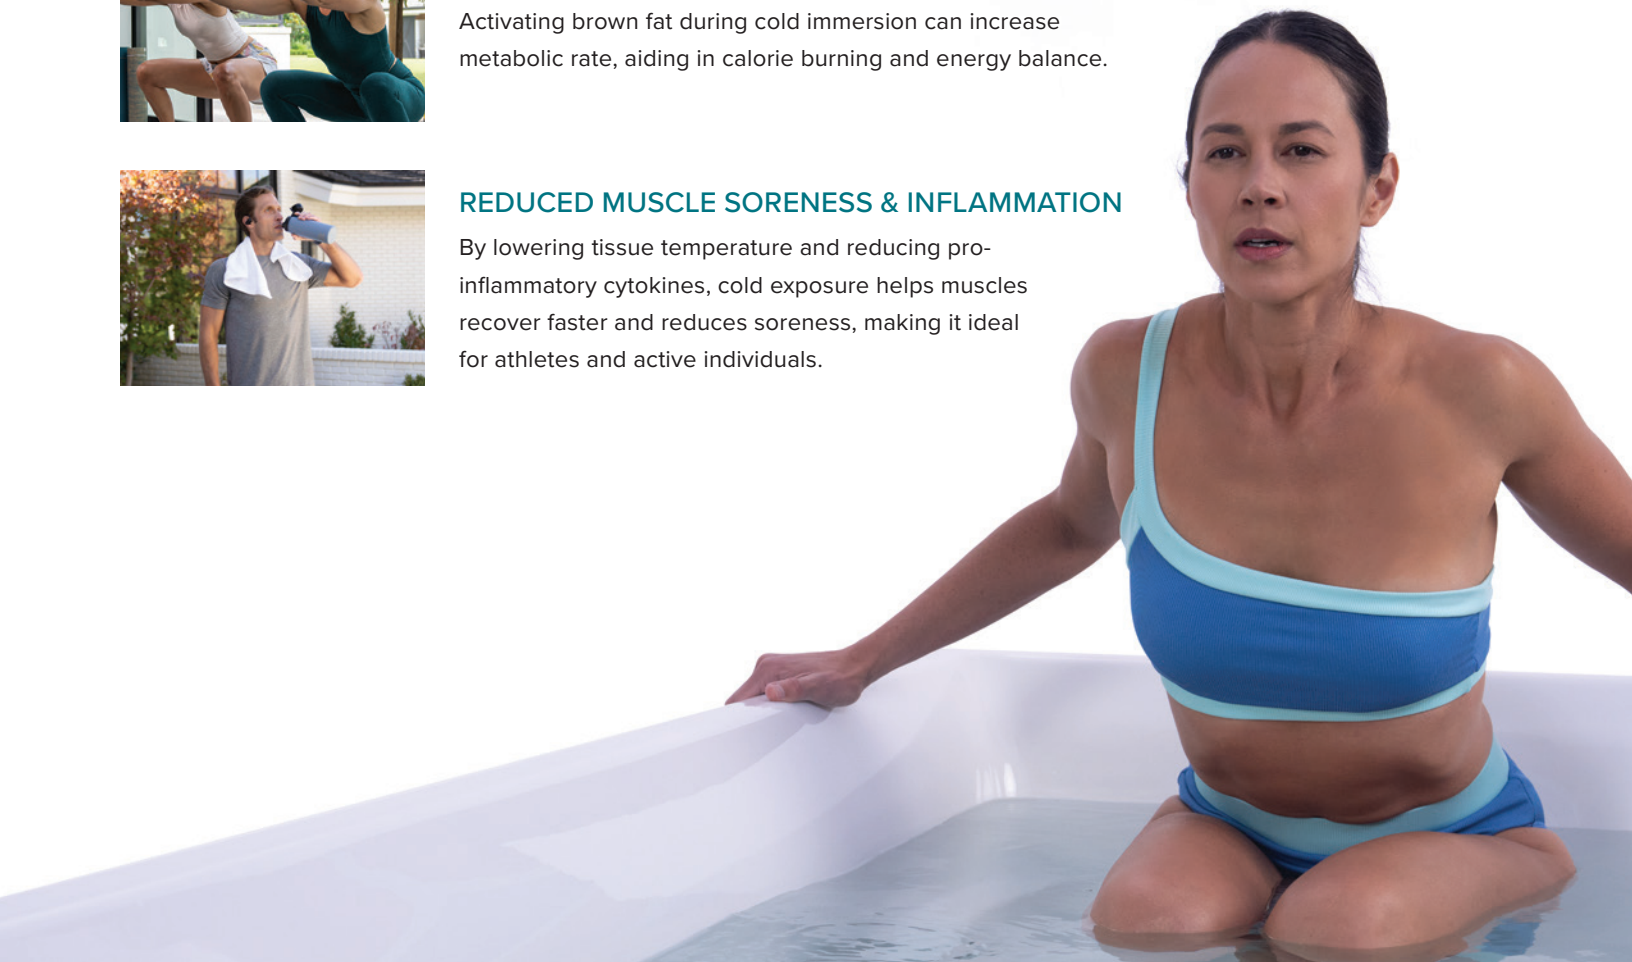

REFRESHINGLY COLD, EXPERTLY CRAFTED:
MEET THE VIGOR™ COLD PLUNGE

The perfect complement to your wellness routine, from Hot Spring® Spas.

Why Take the Plunge?

Elevate your edge and infuse vitality into every aspect of your life with the Vigor™ cold plunge by Hot Spring® Spas. Experience cold water immersion that revitalizes your body, sharpens your focus, and elevates your mood. It's not just about feeling good – it's also about reducing inflammation, speeding recovery, and optimizing your performance. By making cold plunging part of your wellness routine, you'll fuel your energy, strengthen your immune system, and build resilience. Harness the life-changing benefits of cold water therapy, and step into a revitalized, stronger version of yourself—ready to take on any challenge.

Pushing past “mental hurdles” with regular cold exposure trains the nervous system to handle stress calmly, reducing baseline anxiety over time.

INCREASED METABOLISM

Activating brown fat during cold immersion can increase metabolic rate, aiding in calorie burning and energy balance.

REDUCED MUSCLE SORENESS & INFLAMMATION

By lowering tissue temperature and reducing pro-inflammatory cytokines, cold exposure helps muscles recover faster and reduces soreness, making it ideal for athletes and active individuals.

Craftsmanship Meets Innovation

Built with the same quality, durability, and innovation that makes Hot Spring Spas the world's best-selling hot tub brand, the Vigor reimagines the cold plunge experience. Featuring an ultra-quiet pump and ergonomic design, it creates the ideal environment for focused recovery. Advanced cooling and filtration systems ensure perfectly chilled, crystal-clear water is always ready, while enhanced insulation keeps temperatures steady and energy efficient. Vigor is the ultimate addition to your wellness routine, delivering convenience, reliability, and unmatched performance.